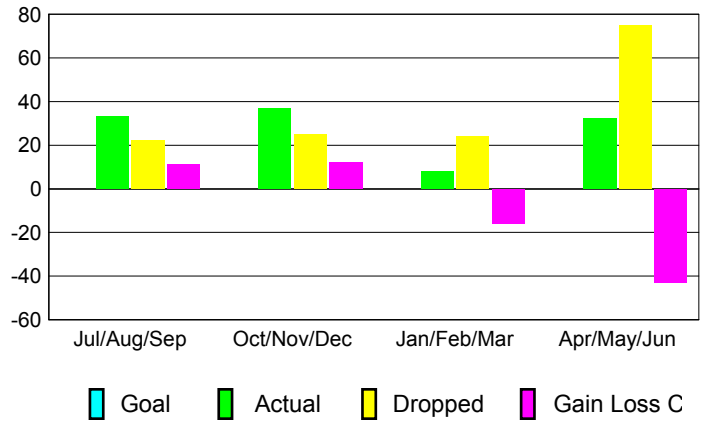

Month	New Club Goal	Actual New Clubs	Actual Dropped Clubs	Gain/Loss of Clubs
2012-2013				
Jul/Aug/Sep		0	0	0
Oct/Nov/Dec		0	0	0
Jan/Feb/Mar		0	0	0
Apr/May/Jun		0	2	-2
Totals		0	2	-2

Club Results 2012-2013

Goal, New, Dropped, Gain/Loss

YTD Status Quo Clubs 2012-2013

Status Quo Clubs Compared to Status Quo Members

Club Gain/Loss 2012-2013

MEMBERSHIP

Month	Net Memb Goal	Actual New Memb	Actual Dropped Memb	Gain/Loss of Memb
2012-2013				
Jul/Aug/Sep		33	22	11
Oct/Nov/Dec		37	25	12
Jan/Feb/Mar		8	24	-16
Apr/May/Jun		32	75	-43
Totals		110	146	-36

Membership Results 2012-2013

Goal, New, Dropped, Gain/Loss

Gender Comparison 2012-2013

Membership Gain/Loss 2012-2013