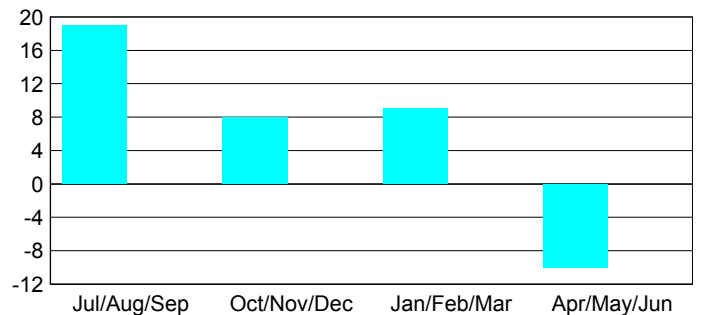

Club Results 2012-2013

Goal, New, Dropped, Gain/Loss

YTD Status Quo Clubs 2012-2013

Status Quo Clubs Compared to Status Quo Members

Club Gain/Loss 2012-2013

MEMBERSHIP

Month	Net Memb Goal	Actual New Memb	Actual Dropped Memb	Gain/Loss of Memb
2012-2013				
Jul/Aug/Sep		22	3	19
Oct/Nov/Dec		13	5	8
Jan/Feb/Mar		13	4	9
Apr/May/Jun		10	20	-10
Totals		58	32	26

Membership Results 2012-2013

Goal, New, Dropped, Gain/Loss

Gender Comparison 2012-2013

Membership Gain/Loss 2012-2013

GMT: **Joachim Kastner**

Location: **REP OF SOUTH AFRICA**

GMT CA: **6**

CLUBS

Month	New Club Goal	Actual New Clubs	Actual Dropped Clubs	Gain/Loss of Clubs
2012-2013				
Jul/Aug/Sep		0	0	0
Oct/Nov/Dec		0	0	0
Jan/Feb/Mar		0	0	0
Apr/May/Jun		0	2	-2
Totals		0	2	-2

Club Results 2012-2013