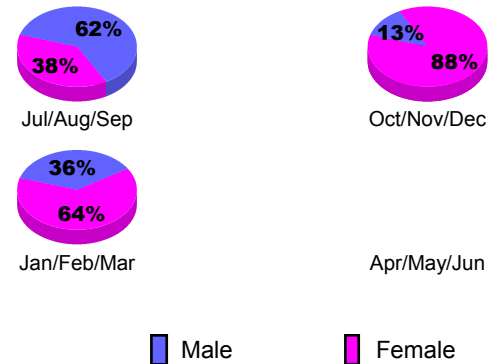

Club Results 2012-2013

Goal, New, Dropped, Gain/Loss

YTD Status Quo Clubs 2012-2013

Status Quo Clubs Compared to Status Quo Members

Club Gain/Loss 2012-2013

MEMBERSHIP

Month	Net Memb Goal	Actual New Memb	Actual Dropped Memb	Gain/Loss of Memb
2012-2013				
Jul/Aug/Sep		22	3	19
Oct/Nov/Dec		13	5	8
Jan/Feb/Mar		13	4	9
Apr/May/Jun		10	20	-10
Totals		58	32	26

Membership Results 2012-2013

Goal, New, Dropped, Gain/Loss

Gender Comparison 2012-2013

Membership Gain/Loss 2012-2013

GMT: **Joachim Kastner**

Location: **REP OF SOUTH AFRICA**

GMT CA: **6**

CLUBS