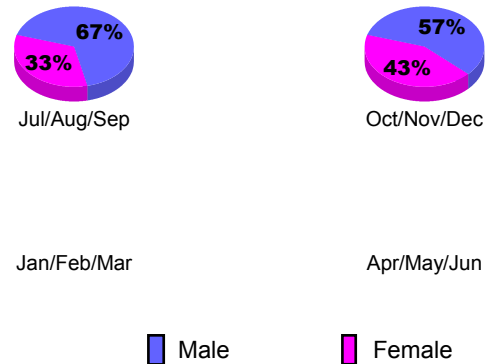

Goal, New, Dropped, Gain/Loss

YTD Status Quo Clubs 2012-2013

Status Quo Clubs Compared to Status Quo Members

Club Gain/Loss 2012-2013

MEMBERSHIP

Month	Net Memb Goal	Actual New Memb	Actual Dropped Memb	Gain/Loss of Memb
2012-2013				
Jul/Aug/Sep		33	22	11
Oct/Nov/Dec		37	25	12
Jan/Feb/Mar		8	24	-16
Apr/May/Jun		32	75	-43
Totals		110	146	-36

Membership Results 2012-2013

Goal, New, Dropped, Gain/Loss

Gender Comparison 2012-2013

Membership Gain/Loss 2012-2013