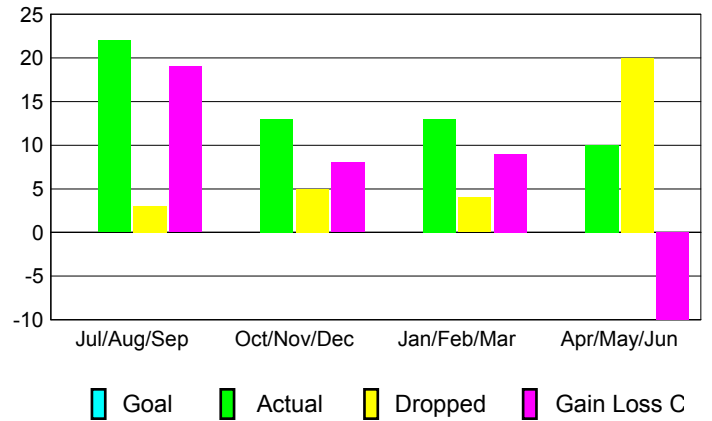

GMT: **Joachim Kastner**

Location: **NAMIBIA**

GMT CA: **6**

CLUBS

Month	New Club Goal	Actual New Clubs	Actual Dropped Clubs	Gain/Loss of Clubs
2012-2013				
Jul/Aug/Sep		0	0	0
Oct/Nov/Dec		0	0	0
Jan/Feb/Mar		0	0	0
Apr/May/Jun		0	0	0
Totals		0	0	0

Club Results 2012-2013

Goal, New, Dropped, Gain/Loss

YTD Status Quo Clubs 2012-2013

Status Quo Clubs Compared to Status Quo Members

Club Gain/Loss 2012-2013

MEMBERSHIP

Month	Net Memb Goal	Actual New Memb	Actual Dropped Memb	Gain/Loss of Memb
2012-2013				
Jul/Aug/Sep		22	3	19
Oct/Nov/Dec		13	5	8
Jan/Feb/Mar		13	4	9
Apr/May/Jun		10	20	-10
Totals		58	32	26

Membership Results 2012-2013

Goal, New, Dropped, Gain/Loss

Gender Comparison 2012-2013

Membership Gain/Loss 2012-2013

GMT: **Joachim Kastner**

Location: **REP OF SOUTH AFRICA**

GMT CA: **6**

CLUBS

Month	New Club Goal	Actual New Clubs	Actual Dropped Clubs	Gain/Loss of Clubs
2012-2013				
Jul/Aug/Sep		0	0	0
Oct/Nov/Dec		0	0	0
Jan/Feb/Mar		0	0	0
Apr/May/Jun		0	2	-2
Totals		0	2	-2

Club Results 2012-2013